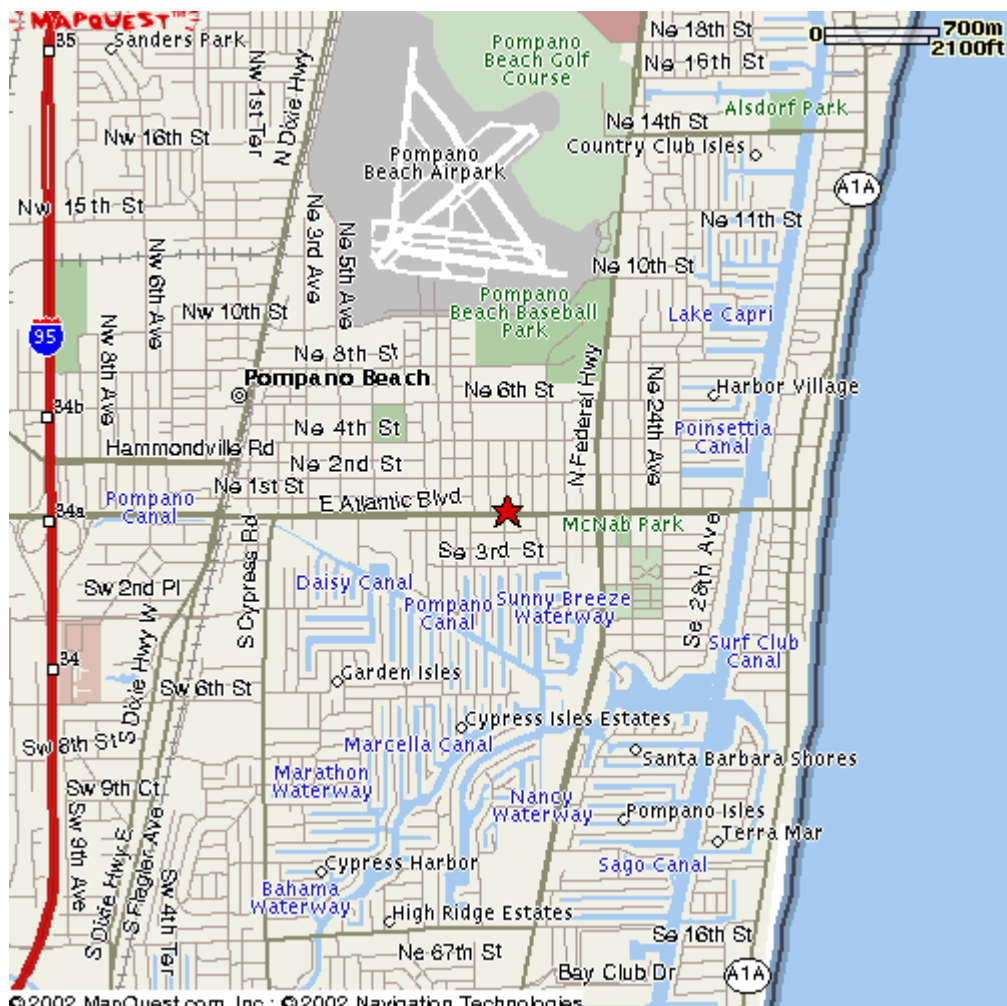

**1501 E Atlantic Blvd  
Pompano Beach, FL  
33060-6748, US**

**SEND TO PRINTER**

[Back](#)

[All rights reserved. Use Subject to License/Copyright](#)

This map is informational only. No representation is made or warranty given as to its content. User assumes all risk of use. MapQuest and its suppliers assume no responsibility for any loss or delay resulting from such use.